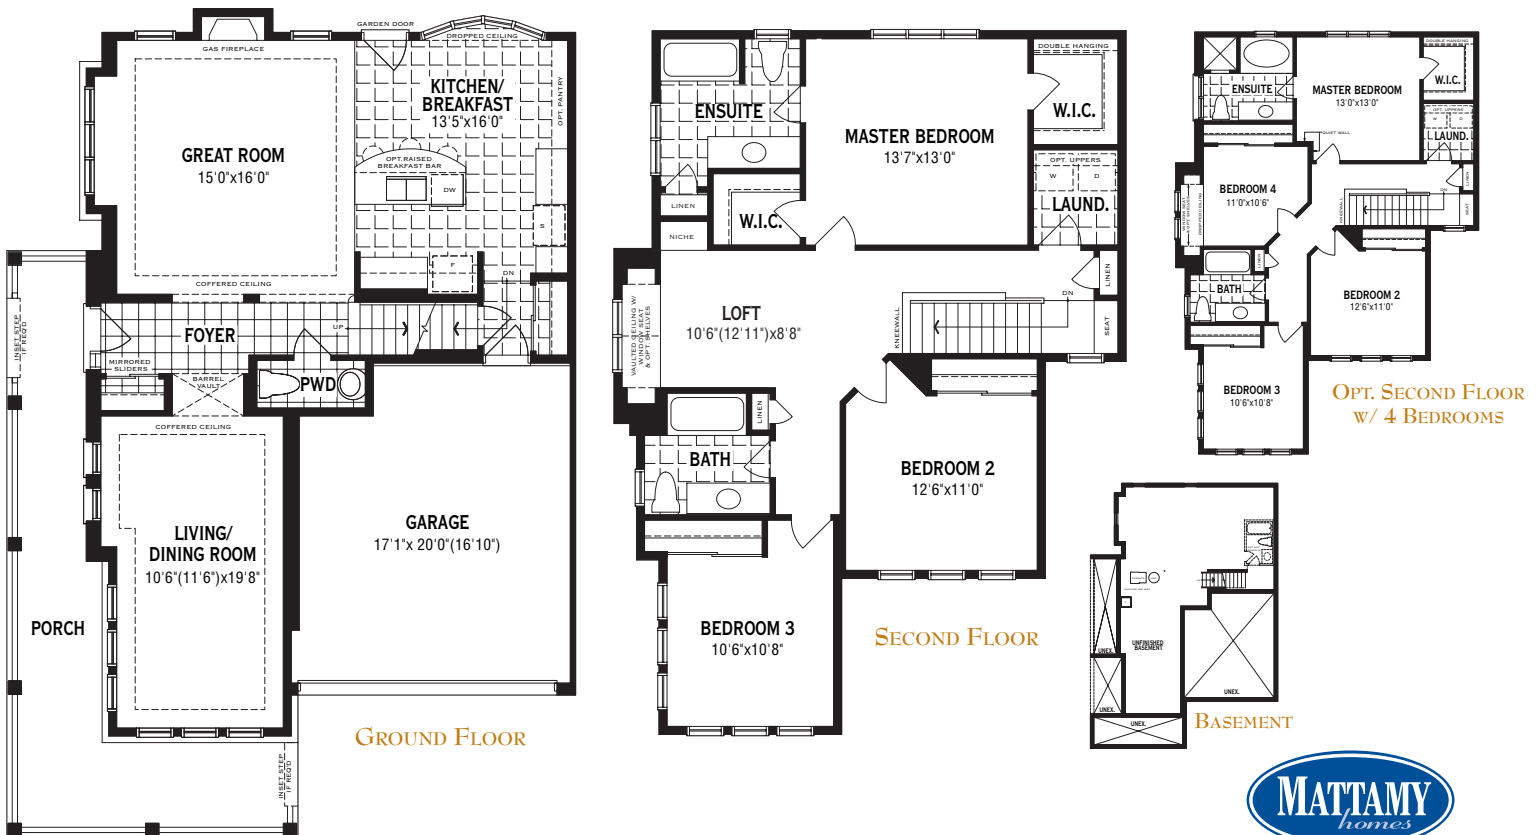

The Oakriver

CORNER

36' Wide Lot™

2097 Sq.Ft.