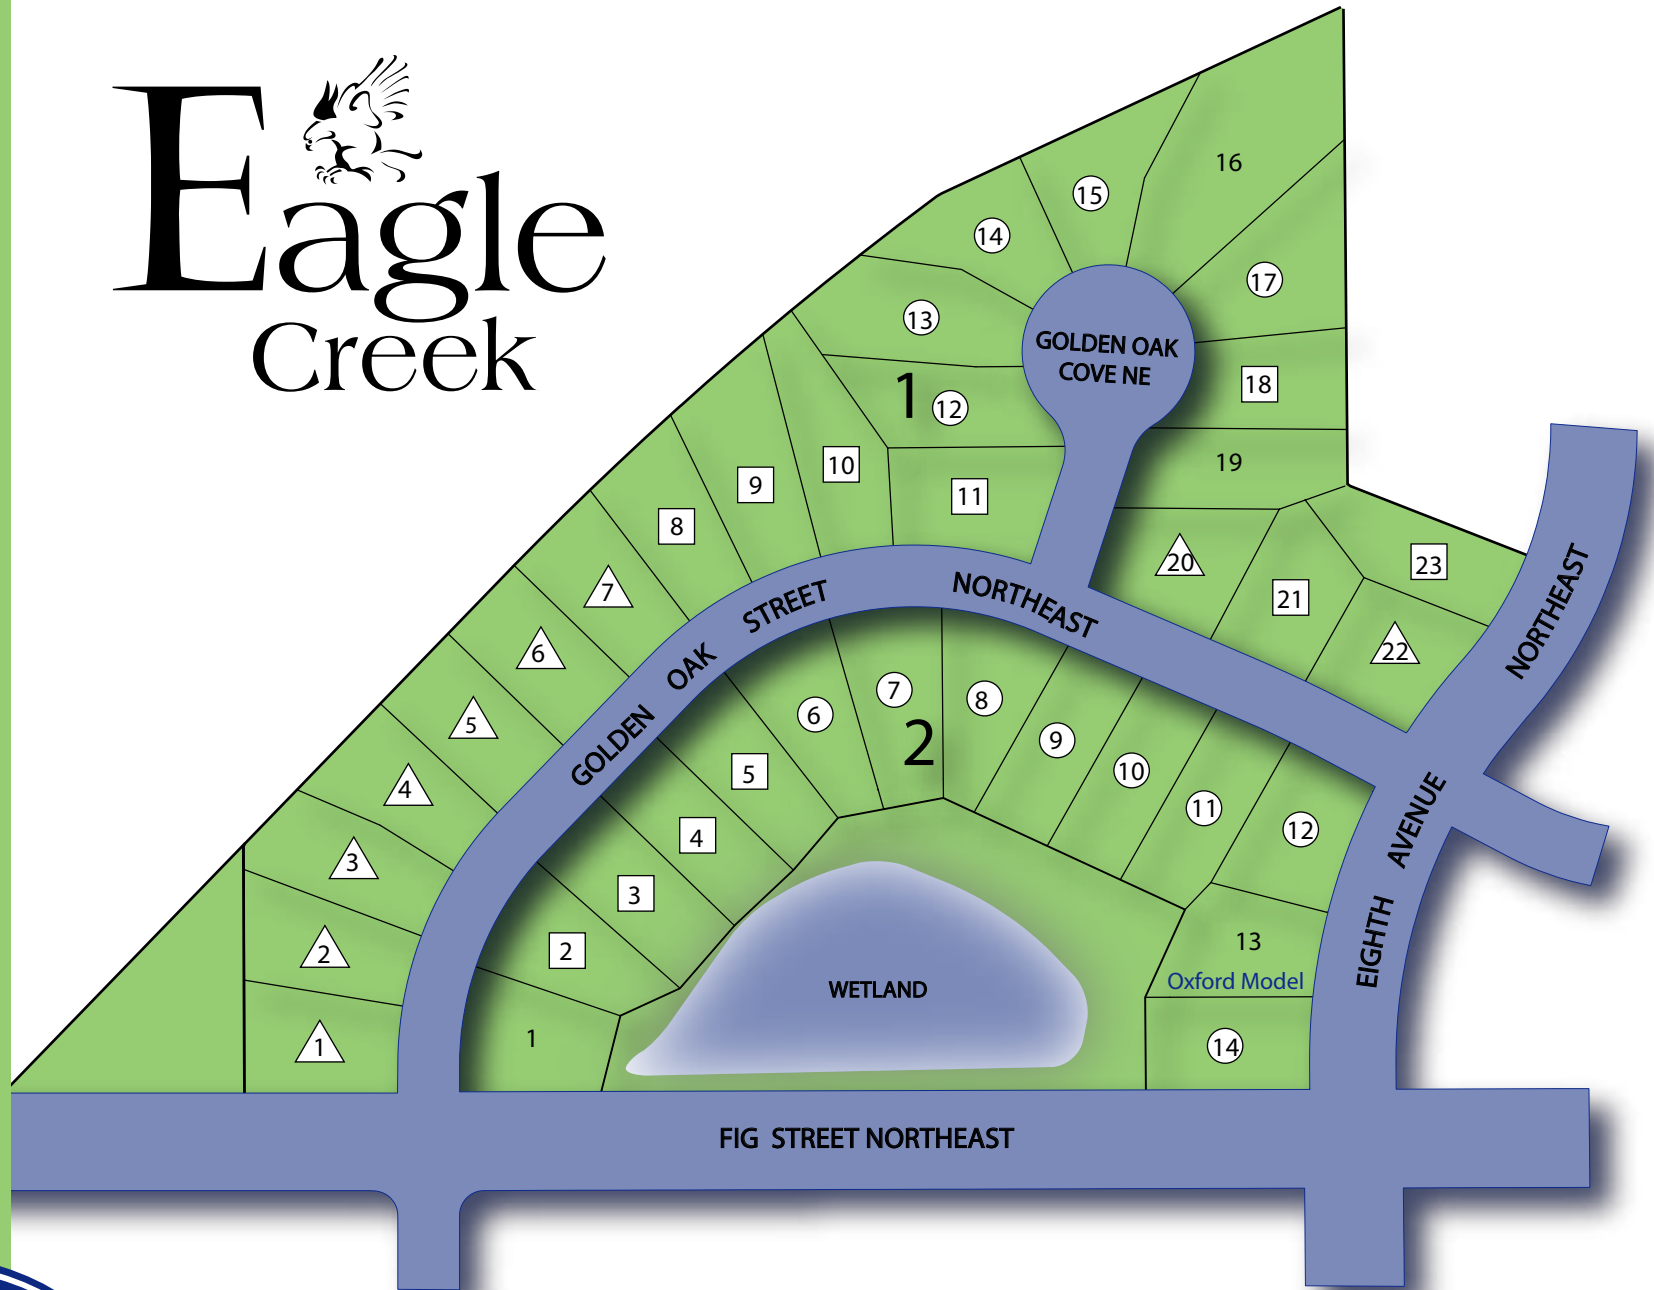

Eagle Creek

- Flat Lot
- Look-Out
- Walk-Out

MattamyHomes.com

507-744-3233

Artist's rendition. Illustration may vary slightly from recorded final plats. Information deemed reliable but not guaranteed. Please note that lot widths are approximate, and are measured at setback.