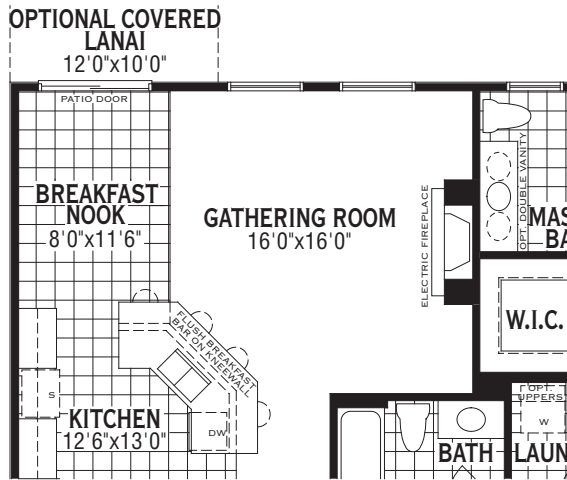

The Copeland, 1,706 Sq.Ft.

JX5002

Architect's Choice Options

1 Electric Fireplace In Gathering Room