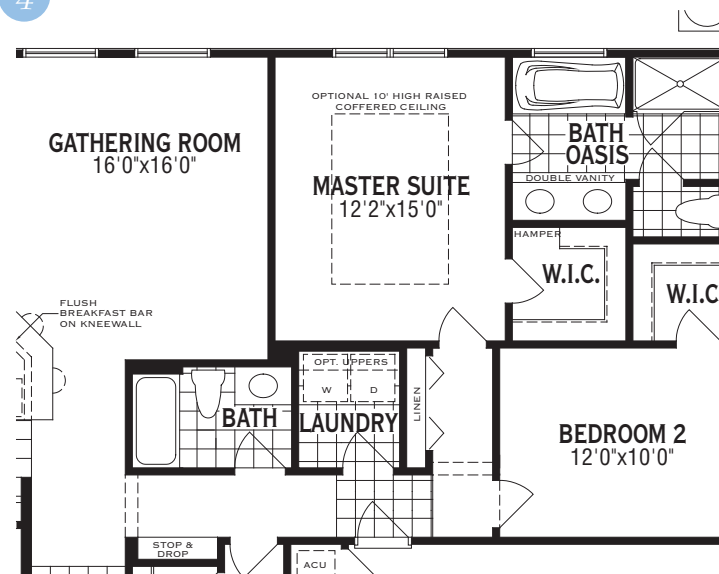

Covenant Cove

The Copeland

1,706 Sq.Ft.

JX5002 · Single Story

The Copeland, 1,706 Sq.Ft.

JX5002

The Copeland, 1,706 Sq.Ft.

JX5002

Architect's Choice Options

1 Electric Fireplace In Gathering Room

2 Large Lanai

3 Study In Lieu Of Dining Room

4 Bath Oasis

The Journey Toward A New Home

The largest purchase you will make in your lifetime is a new home. Home building is a journey of many steps. We believe that journey is much more fulfilling and enjoyable if we take it step-by-step, together. We hope the information in this brochure will be useful in helping you make the first important step; choosing a builder. We would be honored if you entrusted us with the creation of your new home.