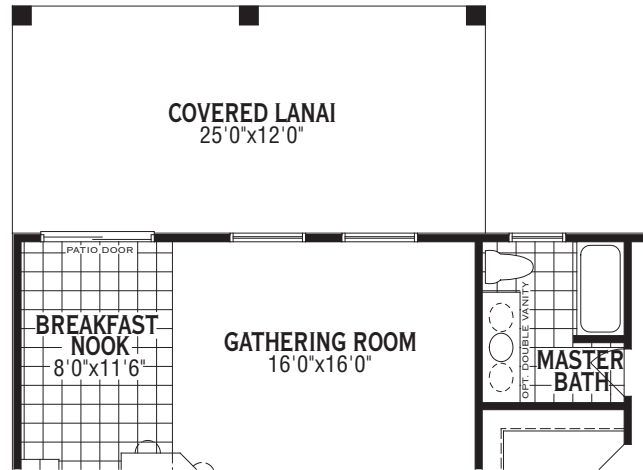

2 Large Lanai