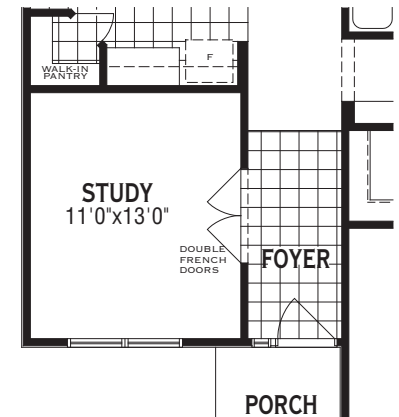

Covenant Cove

The Copeland

1,706 Sq.Ft.

JX5002 · Single Story

The Copeland, 1,706 Sq.Ft.

JX5002

The Copeland, 1,706 Sq.Ft.

JX5002

Architect's Choice Options

1 Electric Fireplace In Gathering Room

2 Large Lanai

3 Study In Lieu Of Dining Room

4 Bath Oasis

The Journey Toward A New Home

The largest purchase you will make in your lifetime is a new home. Home building is a journey of many steps. We believe that journey is much more fulfilling and enjoyable if we take it step-by-step, together. We hope the information in this brochure will be useful in helping you make the first important step; choosing a builder. We would be honored if you entrusted us with the creation of your new home.