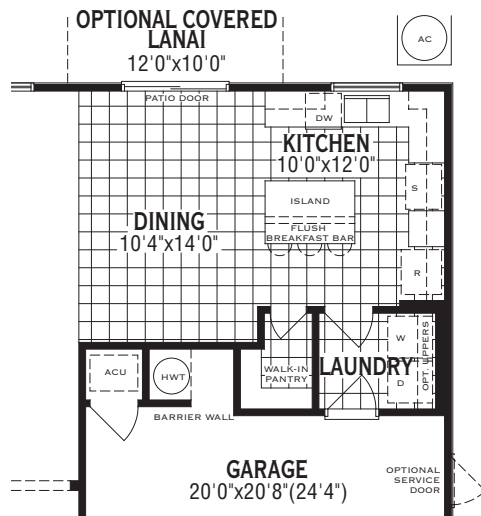

Covenant Cove

The *Adair*

1,525 Sq.Ft.

JX5001 · Single Story

The Adair, 1,525 Sq.Ft.

JX5001

The Adair, 1,525 Sq.Ft.

JX5001

Architect's Choice Options

1 Gas Fireplace In Gathering Room

2 Large Lanai

3 Walk-in Pantry

4 Bath Oasis

The Journey Toward A New Home

The largest purchase you will make in your lifetime is a new home. Home building is a journey of many steps. We believe that journey is much more fulfilling and enjoyable if we take it step-by-step, together. We hope the information in this brochure will be useful in helping you make the first important step; choosing a builder. We would be honored if you entrusted us with the creation of your new home.