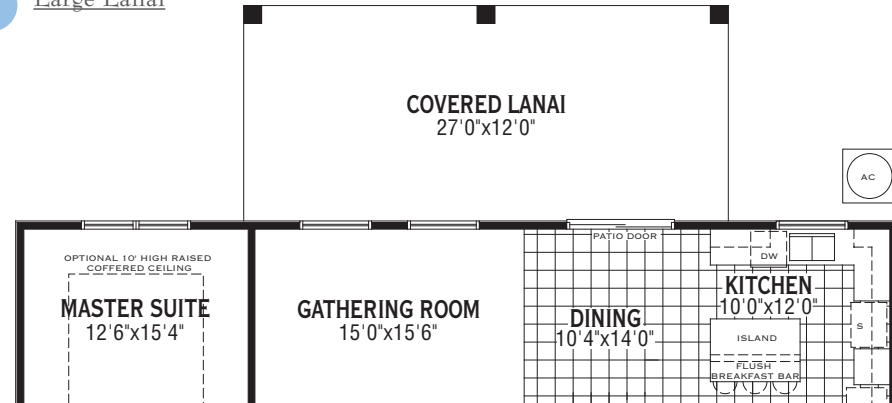

2 Large Lanai