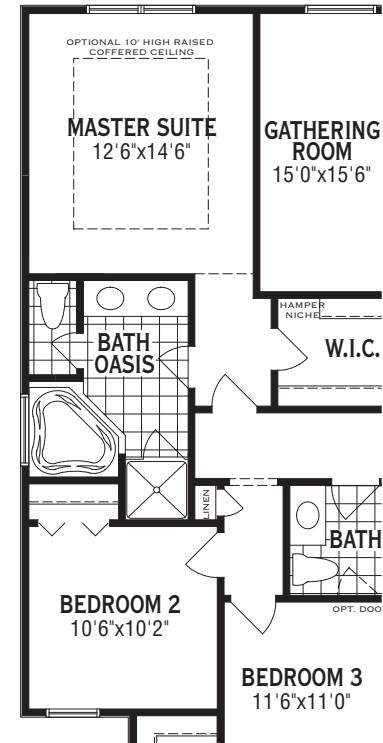

Covenant Cove

The *Adair*

1,525 Sq.Ft.

JX5001 · Single Story

The Adair, 1,525 Sq.Ft.

JX5001

The Adair, 1,525 Sq.Ft.

JX5001

Architect's Choice Options

1 Gas Fireplace In Gathering Room

2 Large Lanai

3 Walk-in Pantry

4 Bath Oasis

The Journey Toward A New Home

The largest purchase you will make in your lifetime is a new home. Home building is a journey of many steps. We believe that journey is much more fulfilling and enjoyable if we take it step-by-step, together. We hope the information in this brochure will be useful in helping you make the first important step; choosing a builder. We would be honored if you entrusted us with the creation of your new home.